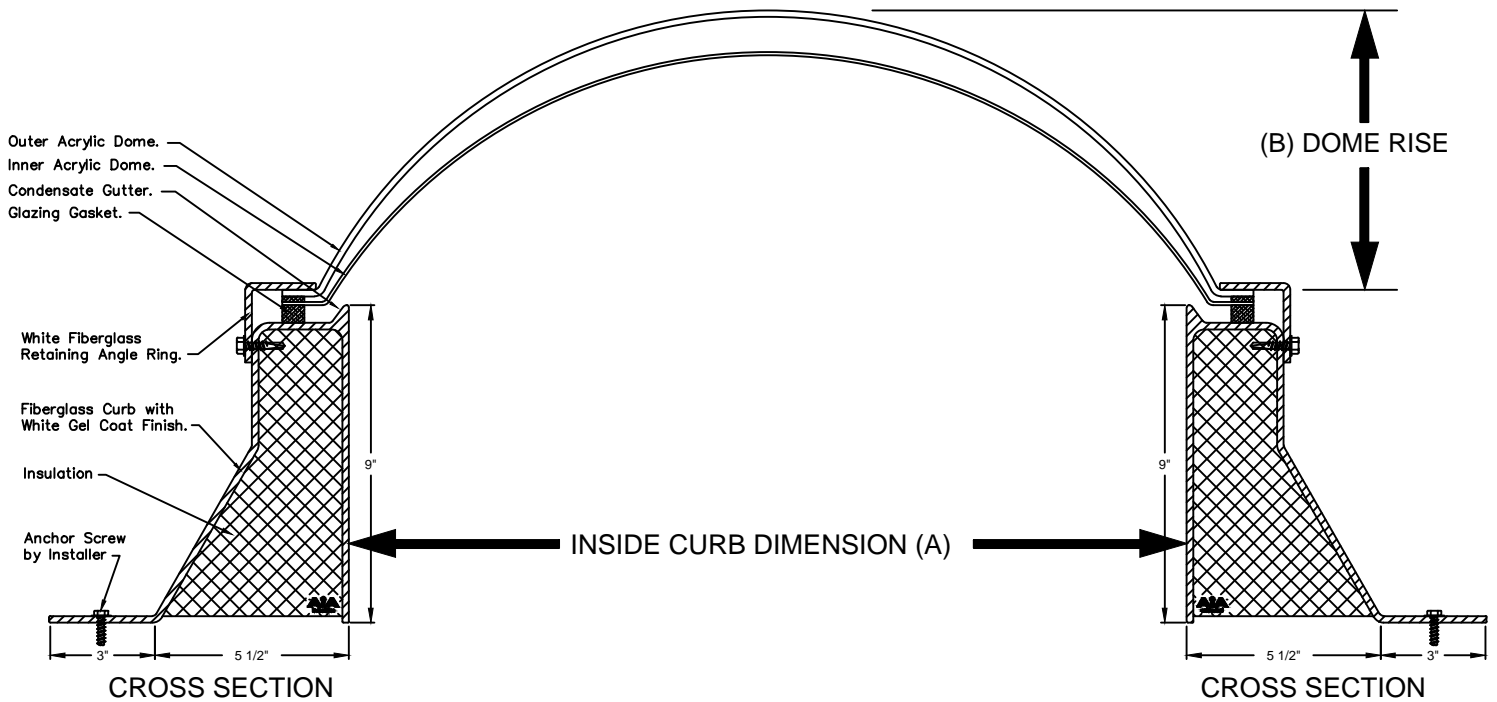

GLAZING

Standard Glazing: Acrylic Domes
Optional Glazing: Glass, and Multiwall Polycarbonate (High Impact Domes available on request.).

Model Number	(A) Inside Curb Diameter (See Below in Inches)	(B) Dome Rise (Usually 20-25% of smaller size if not specified)
30	24"	8"
36	31"	10"
48	43"	12"
60	54"	16"
72	67"	18"
84	79"	20"
96	91"	24"

AiA Industries.com
 290 East 56th Avenue
 Denver, CO 80216
 (303) 296-9696

Circular Skylight
 Details